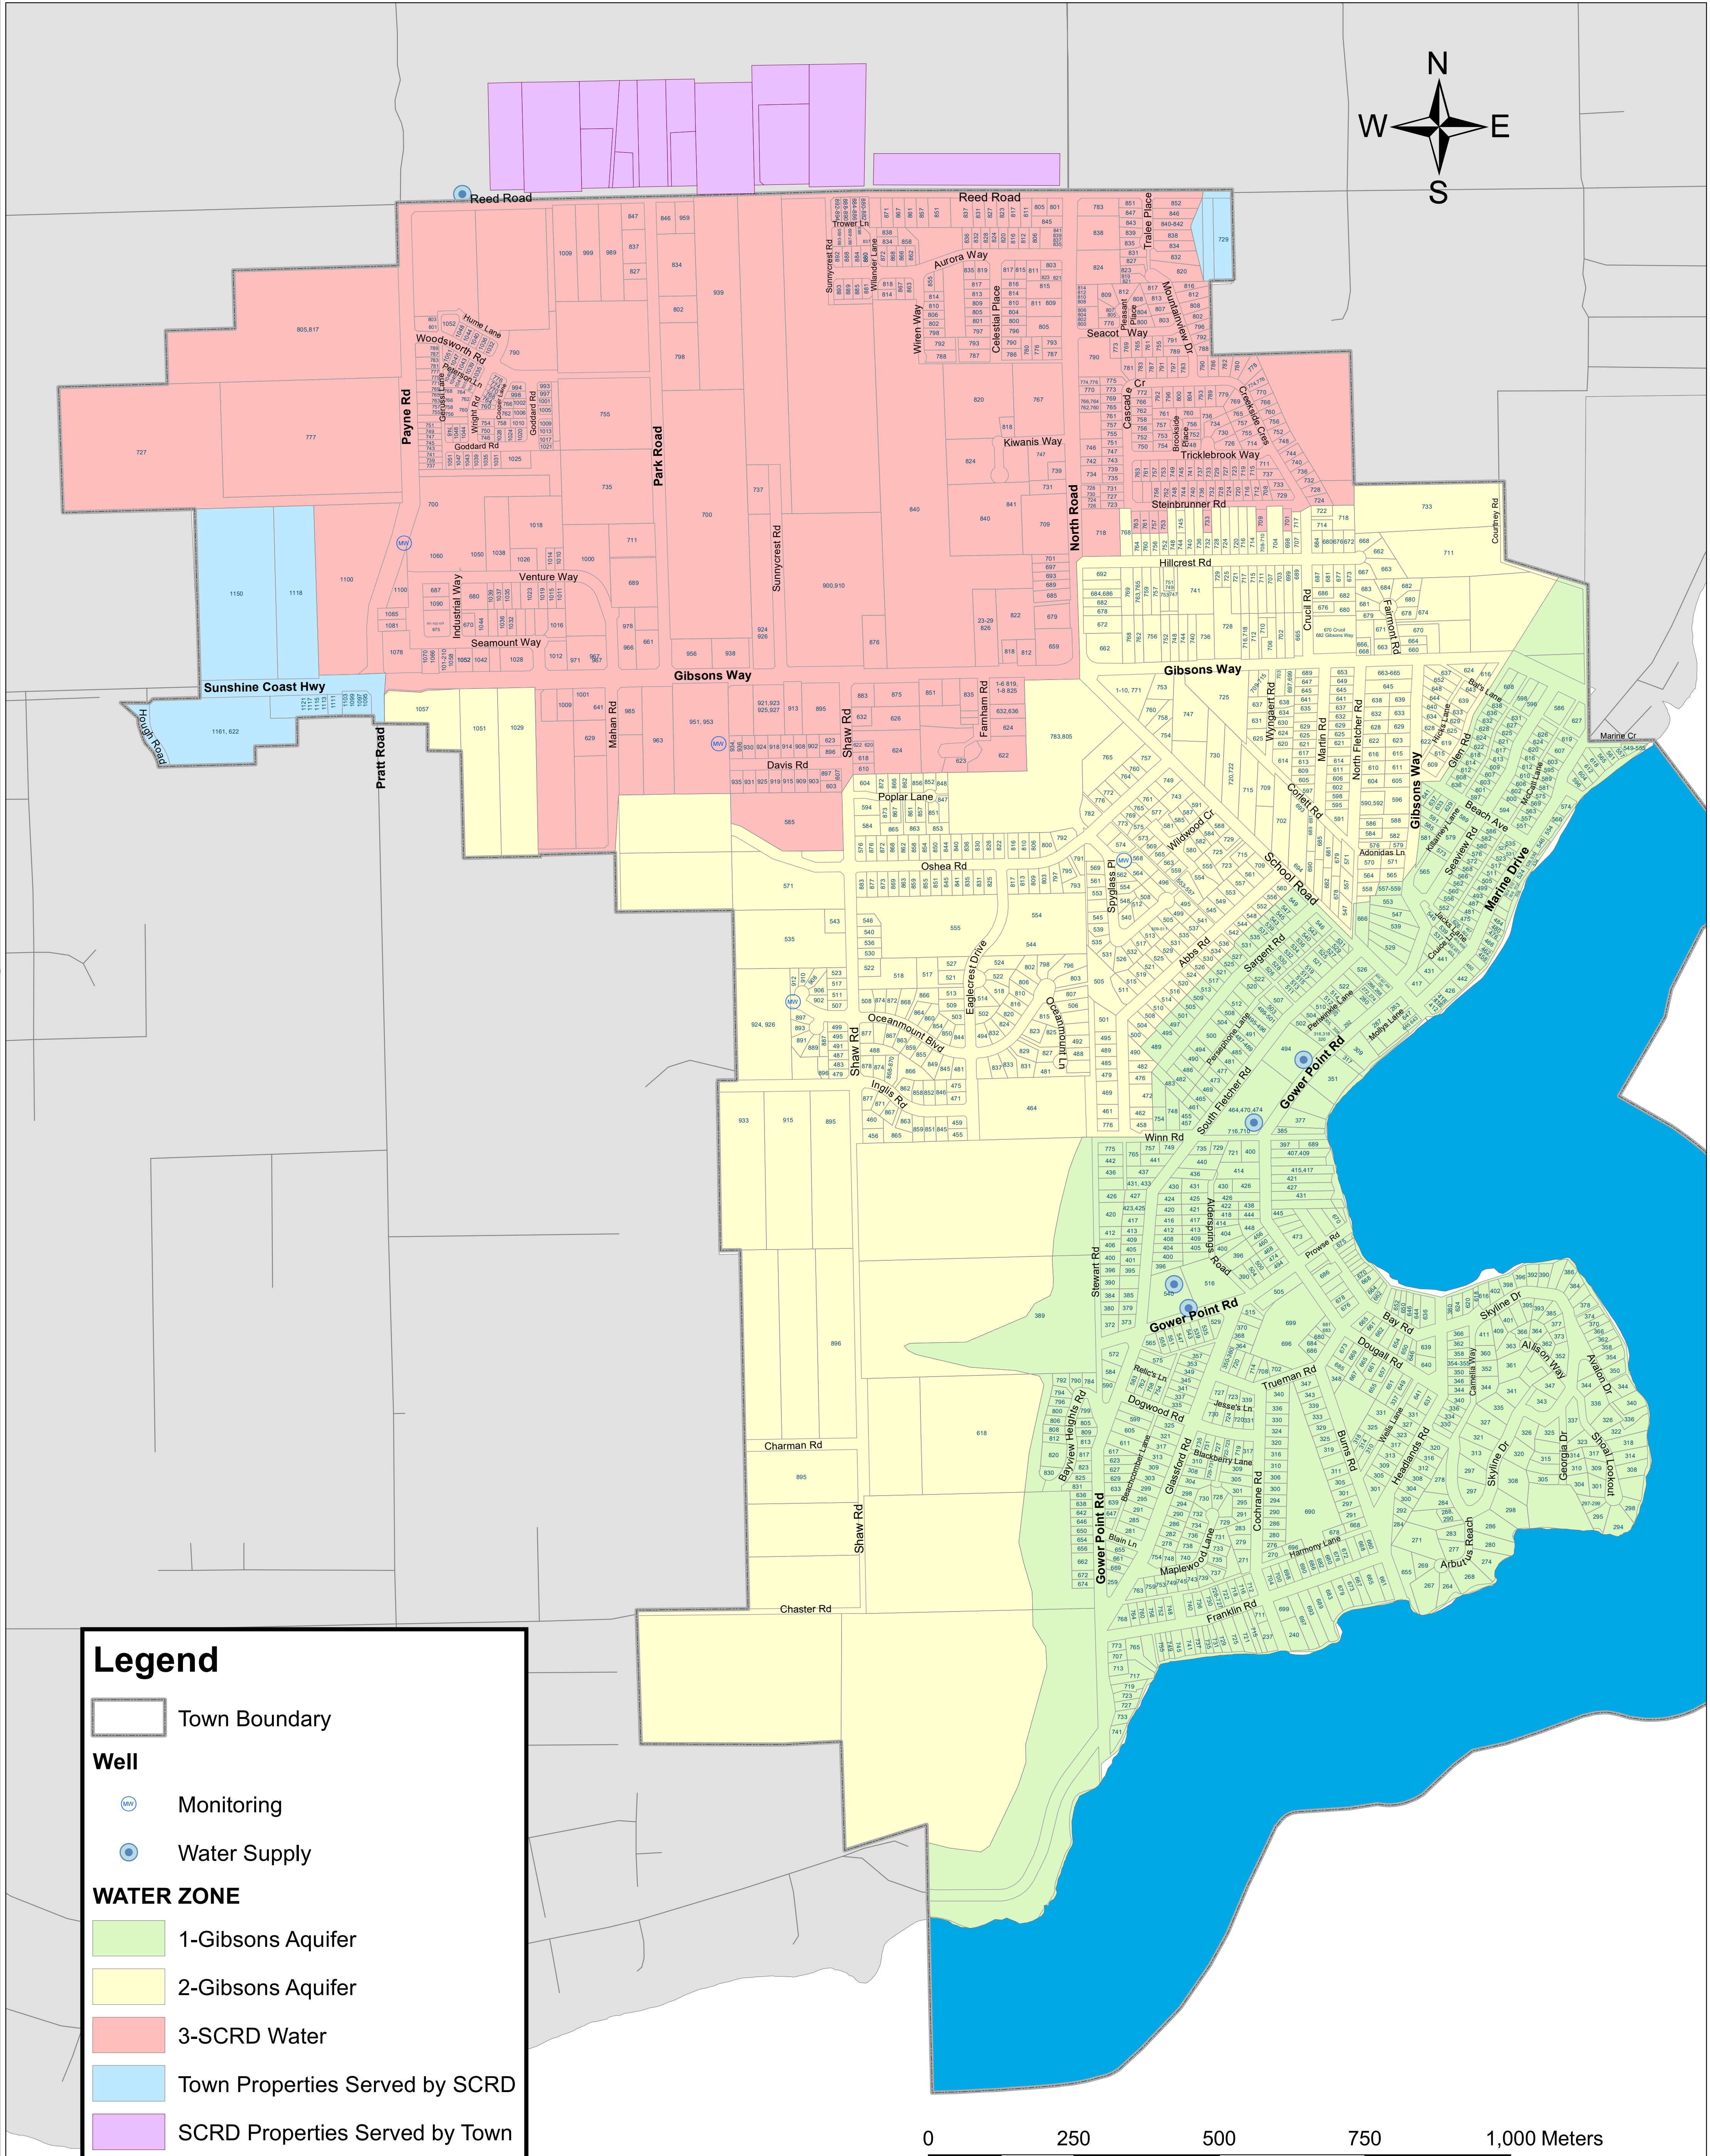

Gibsons Water System Inventory and Zones

Std00011
May 2018

Legend

- Town Boundary
- Well**
 - Monitoring
 - Water Supply
- WATER ZONE**
 - 1-Gibsons Aquifer
 - 2-Gibsons Aquifer
 - 3-SCRD Water
 - Town Properties Served by SCRD
 - SCRD Properties Served by Town