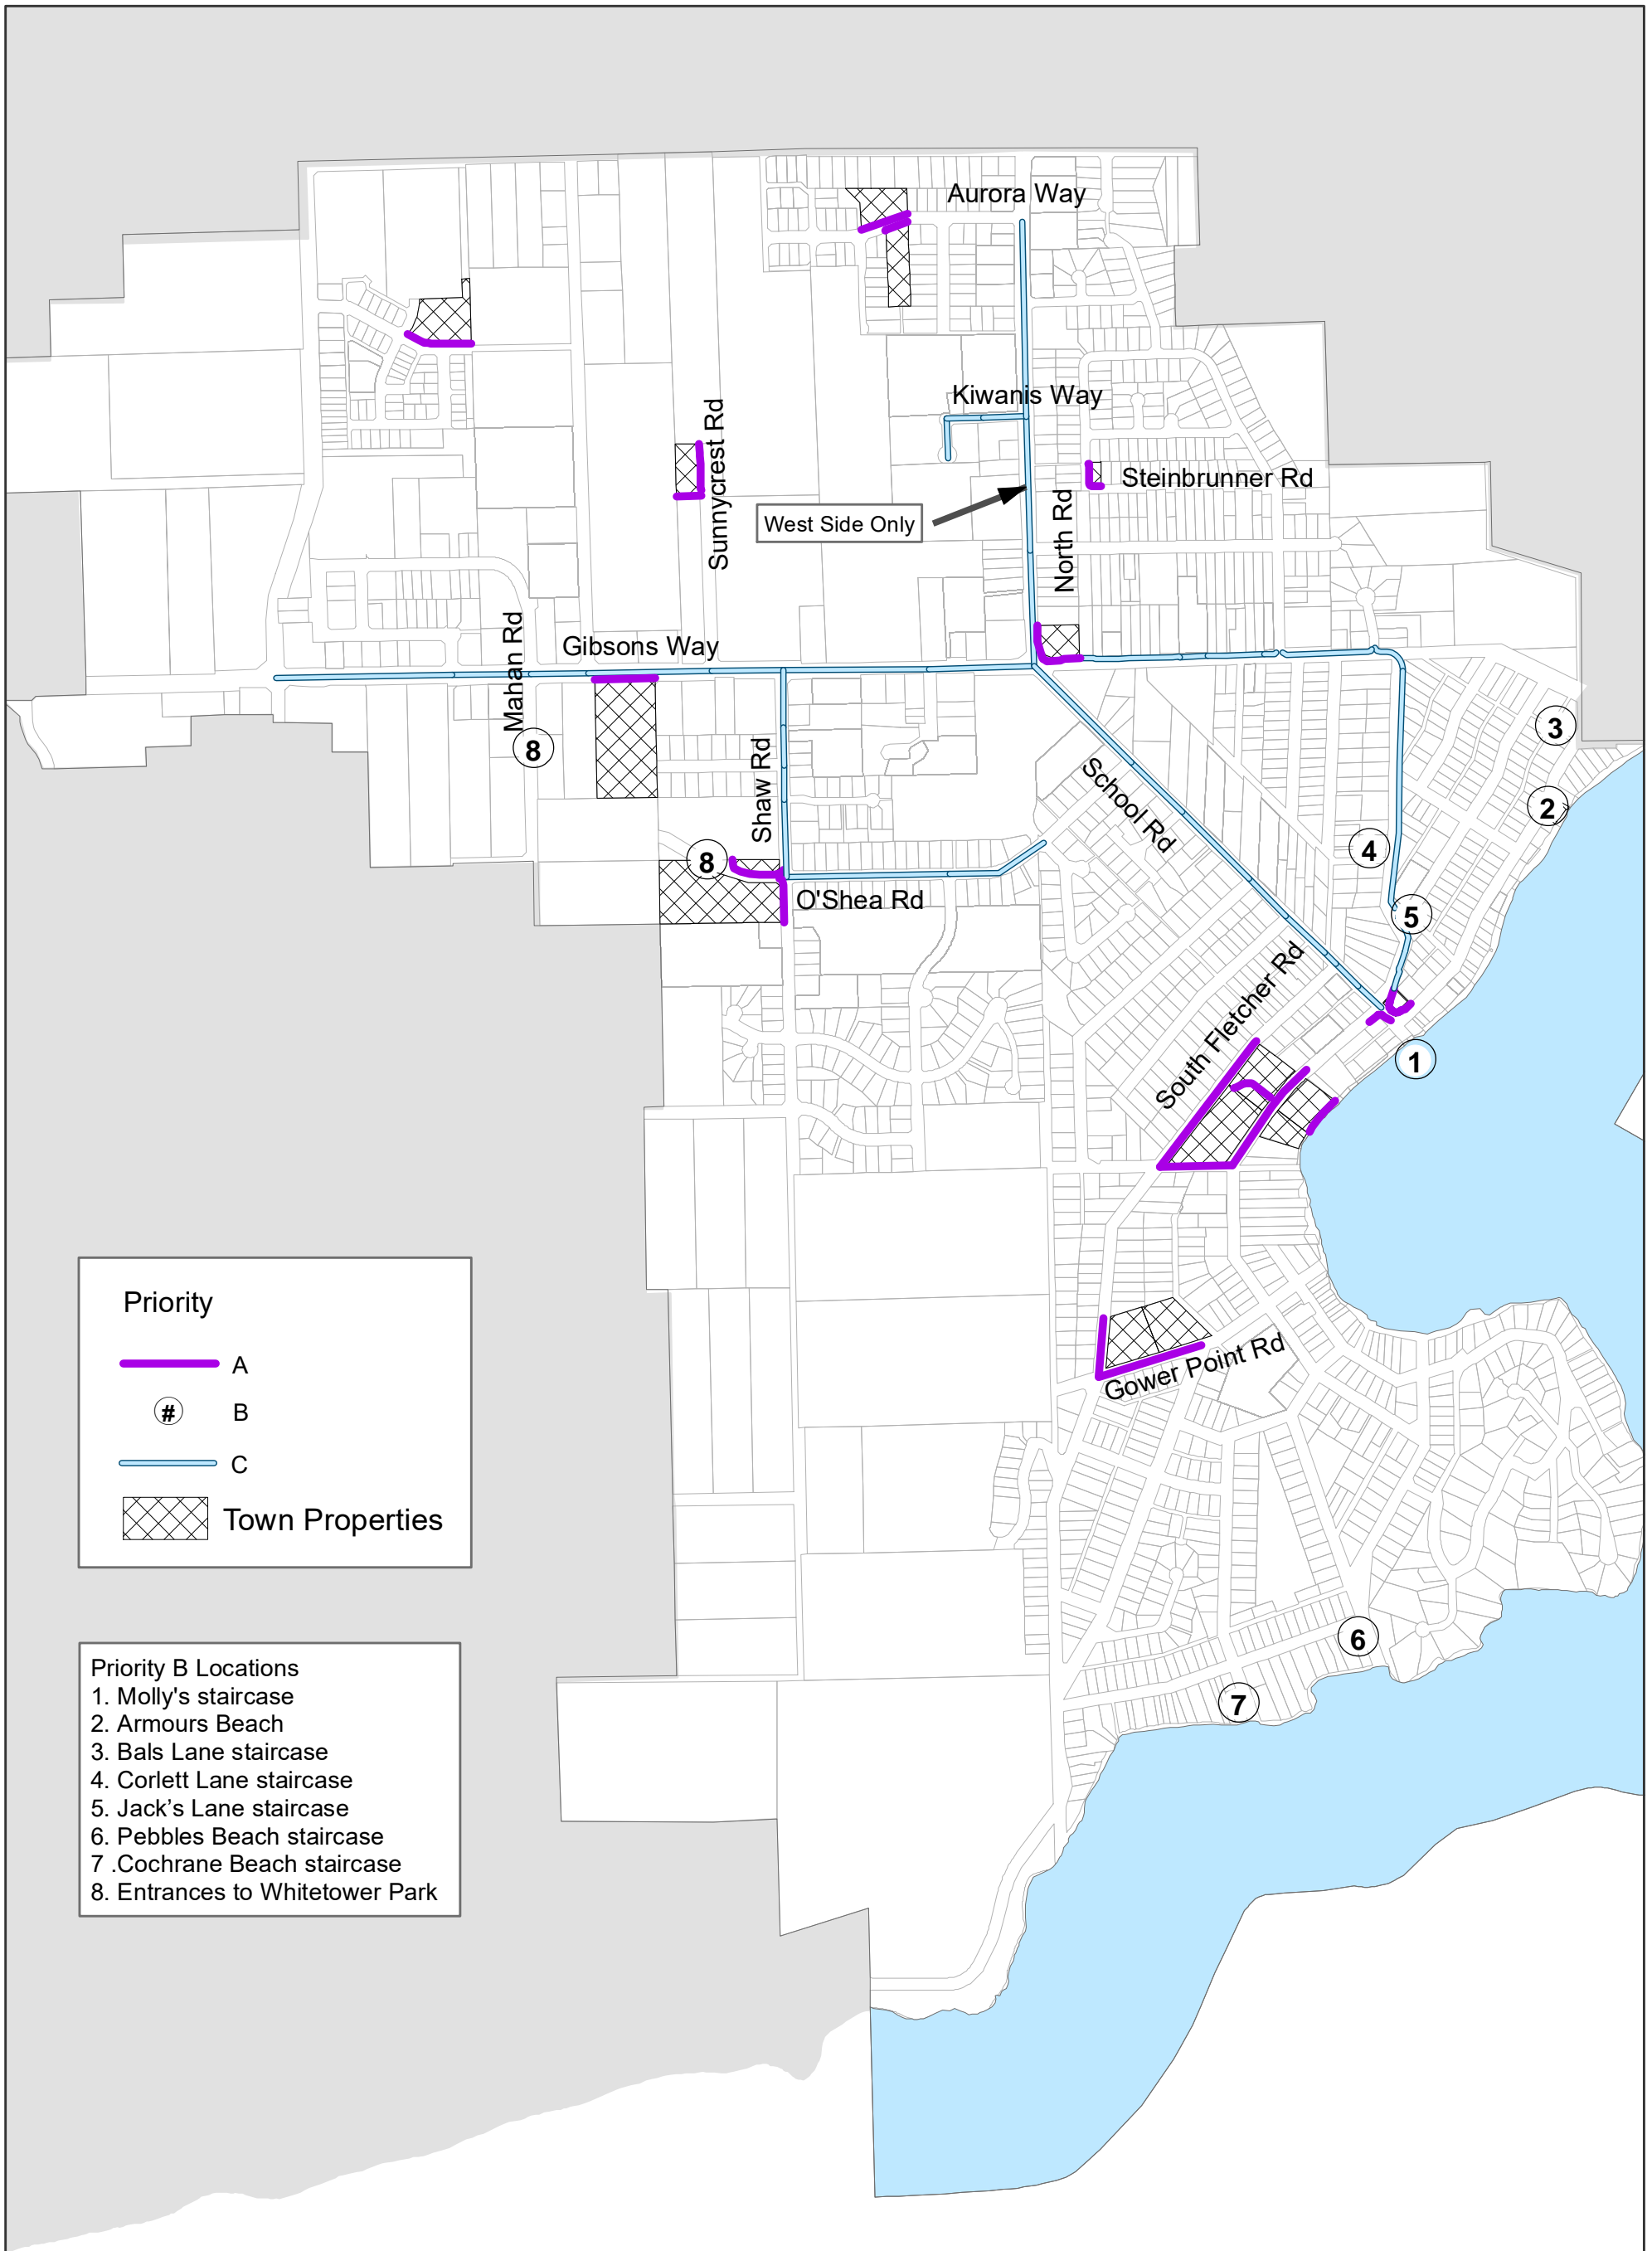

## Schedule B - Sidewalk Priorities

**Priority**

- A
- Ⓢ B
- C
- Town Properties

- Priority B Locations**
1. Molly's staircase
  2. Armours Beach
  3. Bals Lane staircase
  4. Corlett Lane staircase
  5. Jack's Lane staircase
  6. Pebbles Beach staircase
  7. Cochrane Beach staircase
  8. Entrances to Whitetower Park